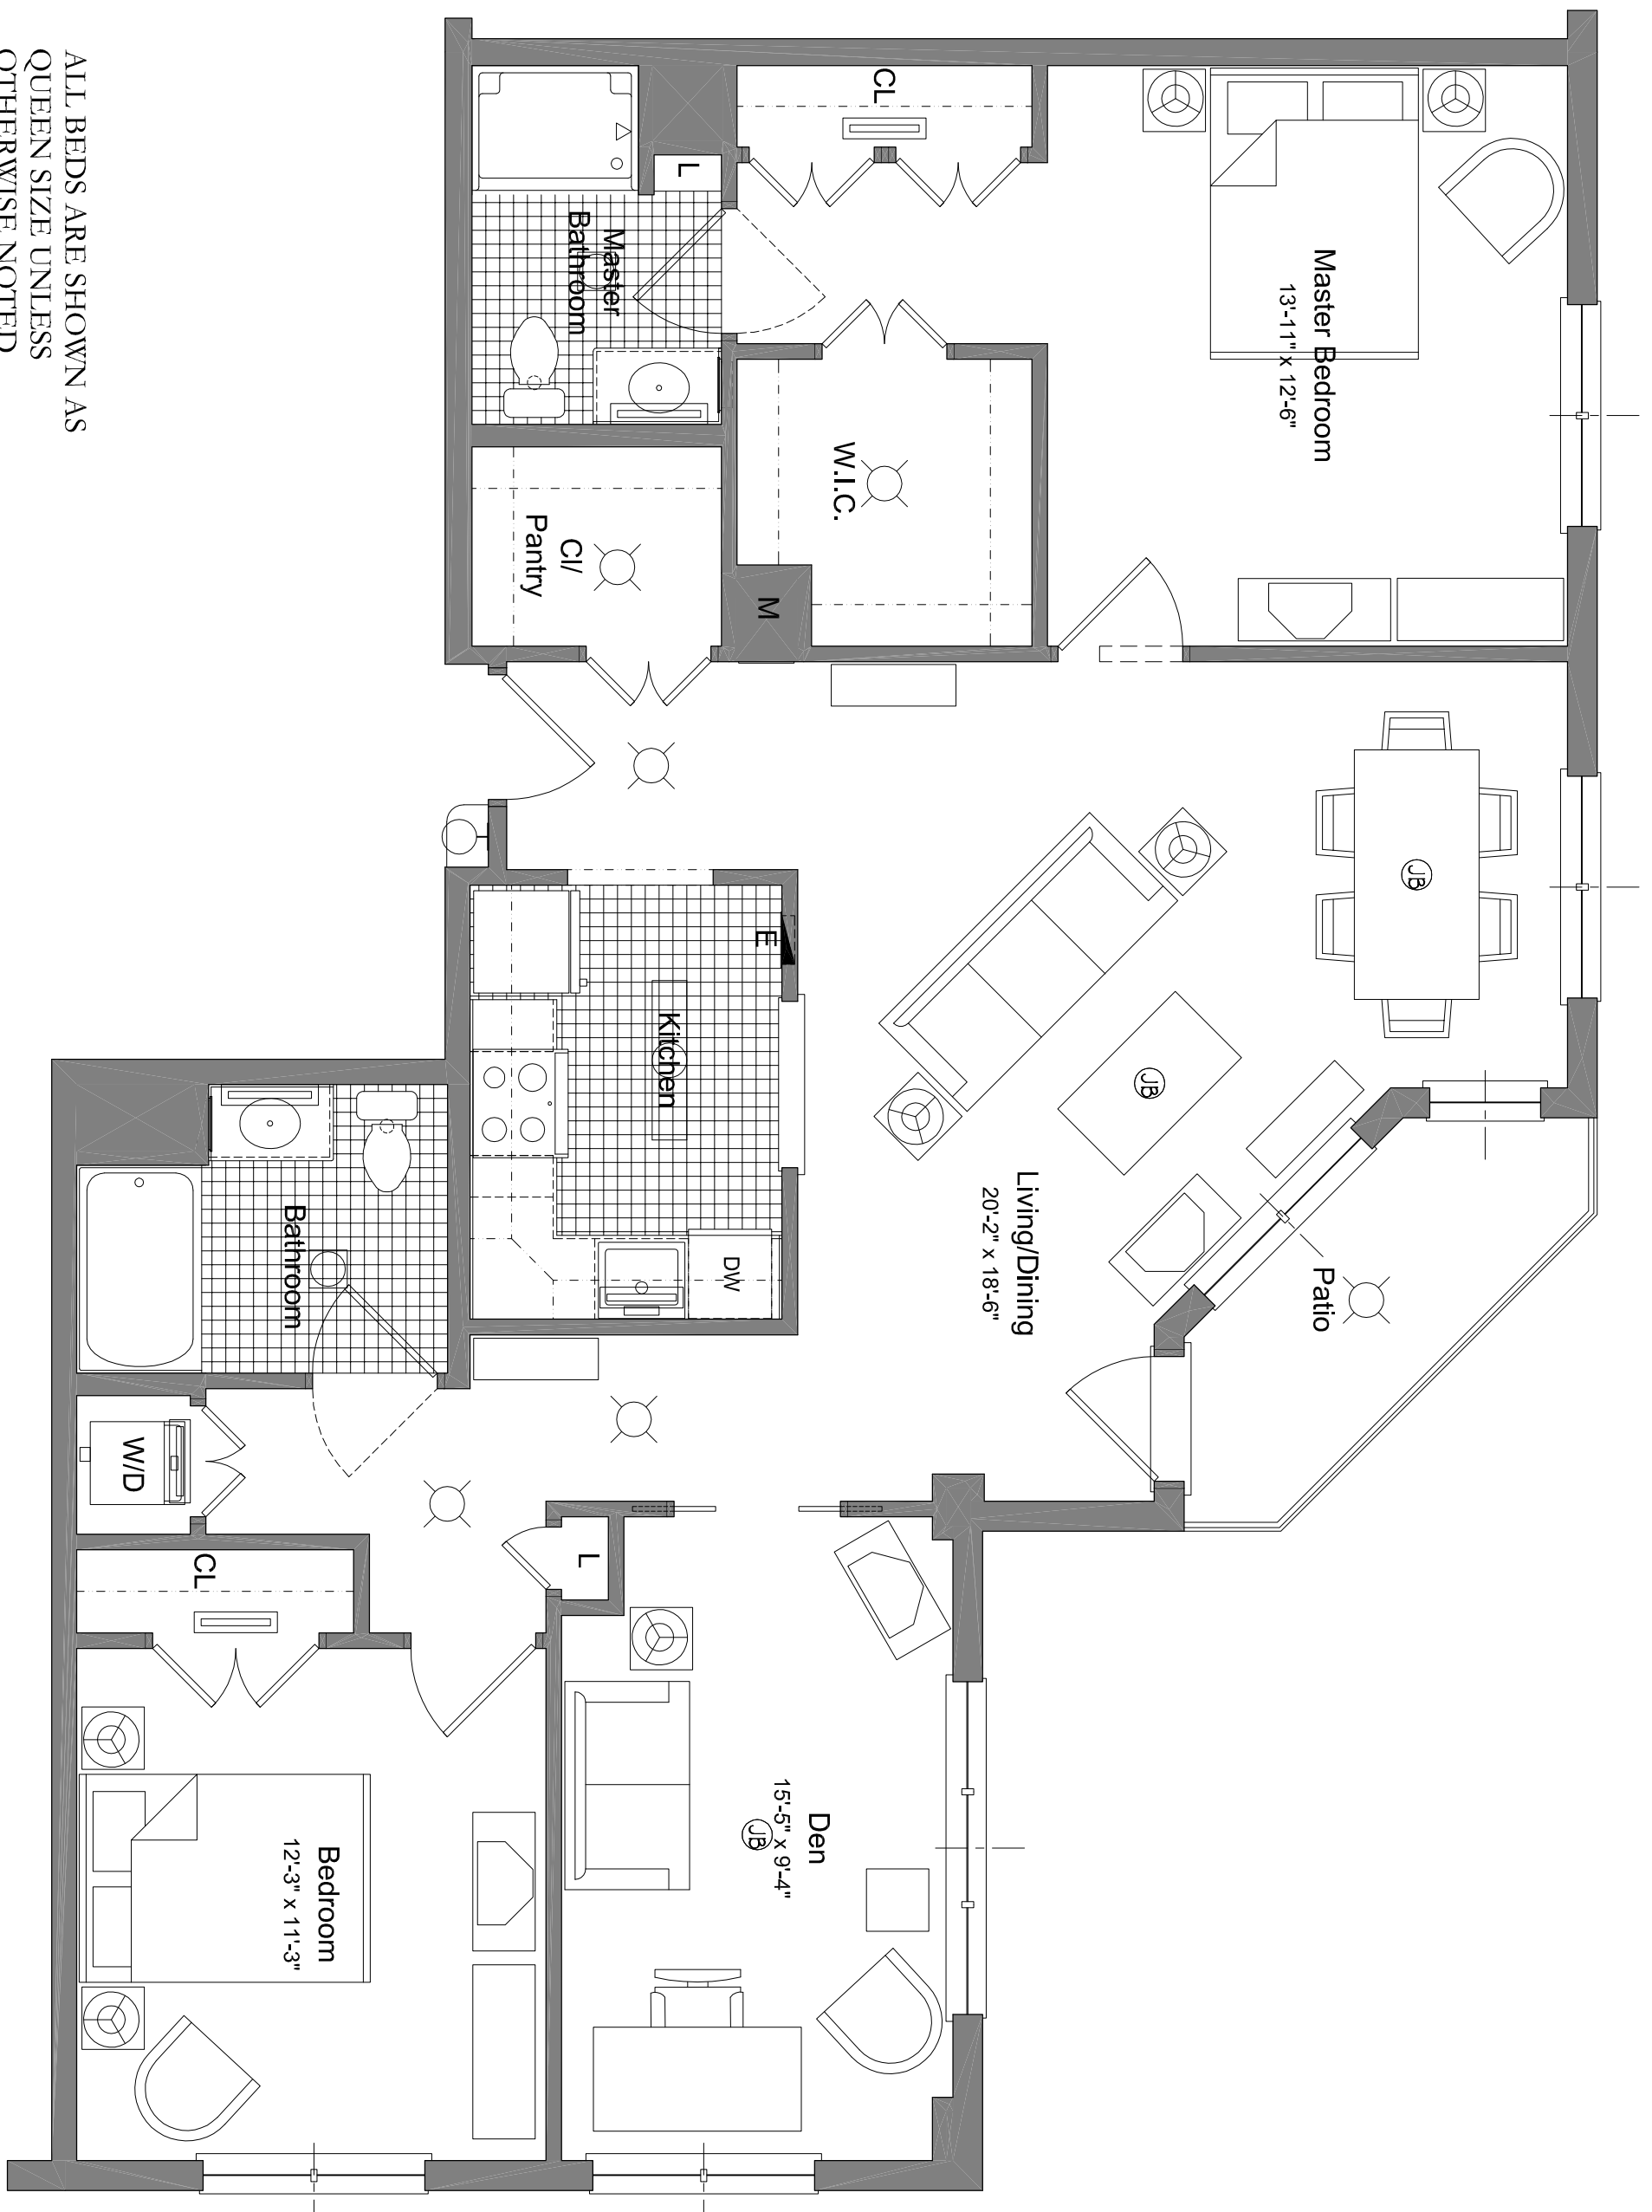

ALL BEDS ARE SHOWN AS QUEEN SIZE UNLESS OTHERWISE NOTED.

Monument - Two Bedroom with Den

Scale: 1/4" = 1'-0"

1,376 SQ. FT.
Unit Number: 226, 326, 426

Actual unit S.F and configuration may differ due to structural and/or mechanical layout changes during construction.